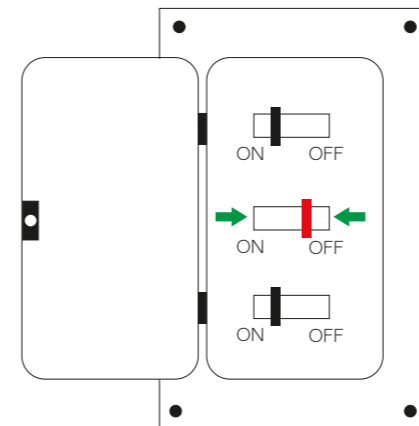

Smart WiFi Color Wall Sconces

Installation Guide

v4.04/23

What's included

What's NOT included

Product appearance may vary from image shown. Please consult your local hardware store for the proper sealant.

CAUTION

Risk of fire. This product must be installed in accordance with the applicable installation code by a person familiar with the construction and operation of the product and the hazards involved.

DANGER!

RISK OF SHOCK. DISCONNECT POWER BEFORE INSTALLATION.

1

2

3

4

5

G Ground Z Hot W Neutral

6