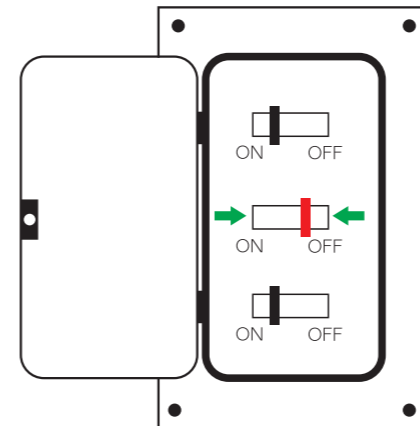

atomi smart®

Installation Guide

Smart WiFi
LED Floodlight

What's included

What's NOT included

Product appearance may vary from image shown.
Please consult your local hardware store for the proper sealant.

CAUTION

Risk of fire. This product must be installed in accordance with the applicable installation code by a person familiar with the construction and operation of the product and the hazards involved.

DANGER!

RISK OF SHOCK. DISCONNECT POWER BEFORE INSTALLATION.

1

2

3

4

5

G	Ground	Z	Hot	W	Neutral
---	--------	---	-----	---	---------

6