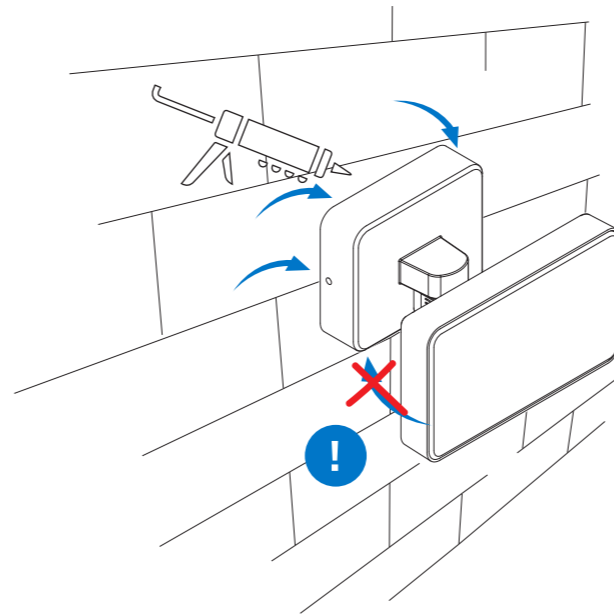

4

5

G	Ground	Z	Hot	W	Neutral

6

7

8

9

Please, check the Connection User Guide to get instructions for connecting to the app.