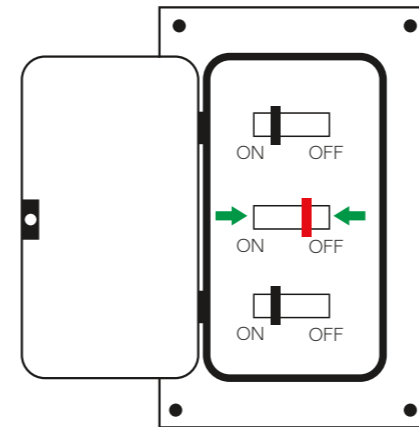

atomi Smart®

Installation Guide

Smart WiFi
Outdoor Wall Light

What's included

What's NOT included

Product appearance may vary from image shown.
Please consult your local hardware store for the proper sealant.

CAUTION

Risk of fire. This product must be installed in accordance with the applicable installation code by a person familiar with the construction and operation of the product and the hazards involved.

DANGER!

RISK OF SHOCK. DISCONNECT POWER BEFORE INSTALLATION.

1

2

3

4

5

G Ground Z Hot W Neutral